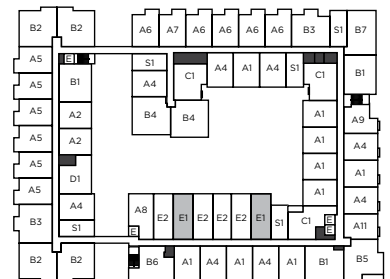

*MUD NOOK NOT AVAILABLE UNITS 106 & 114

JR1.1, JR1.1A

LEVEL 1-6